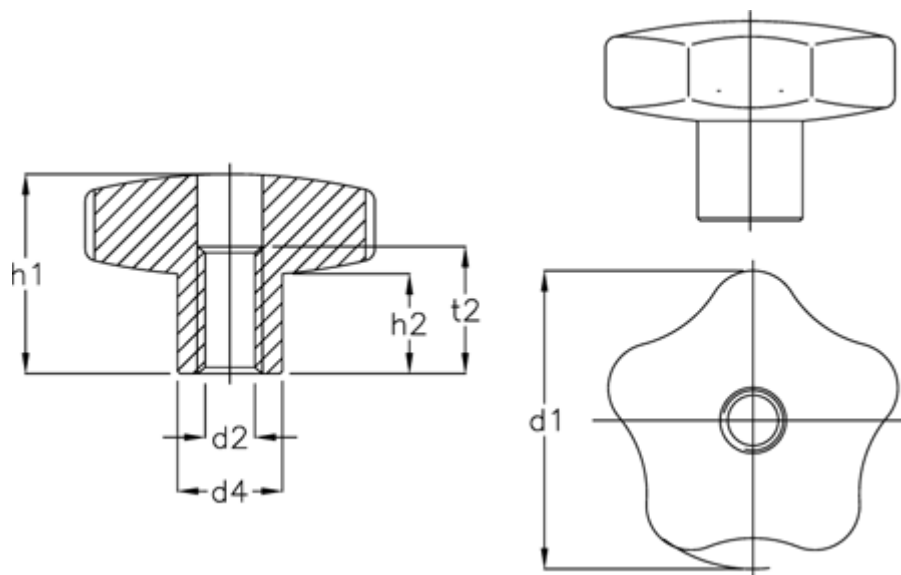

Article number: 20544469A

Description: E+G Hand knob GN 5336-60-M 12-D-PL

Measures

d1 = 60
d2 = M12
d4 = 21
H1 = 40
H2 = 20
t2 = 26